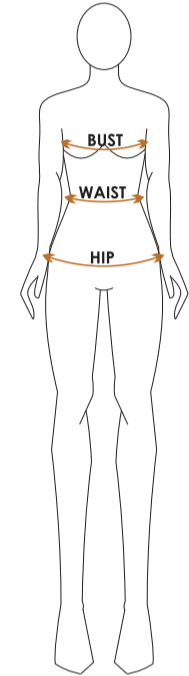

SIZE GUIDE

Please use this handy guide to help you determine which size to order.
If you are between sizes it is recommended to go for the bigger size option unless you desire a closer fit.

All measurements are approximate and are for reference only. This is simply a guide and sizing may vary according to the style, fabric and fit of garment.

FEMALE

- BUST** Measure around from underarms or from the widest part, with arms relaxed by sides
- WAIST** Measure around the smallest part of your waist
- HIP** Measure around the widest part of your hips

FEMALE SIZE	4	6	8	10	12	14	16	18	20	22	24	26	28
ALPHA SIZE	XXS	XS	XS - S	S	M	L	L - XL	XL	2XL	3XL	4XL	5XL	
BUST (CM)	87	92	97	102	107	114.5	122	129.5	137	144.5	152	159.5	167
WAIST (CM)	59	62	65	70	75	80	85	90	95	100	105	110	115
HIP (CM)	86.5	89	94	113	118	123	128	133	138	143	148	153	158

MALE

- NECK** Measure around widest part of neck
- CHEST** Measure around from underarms or from the widest part, with arms relaxed by your side
- WAIST** Measure around the smallest part of your waist