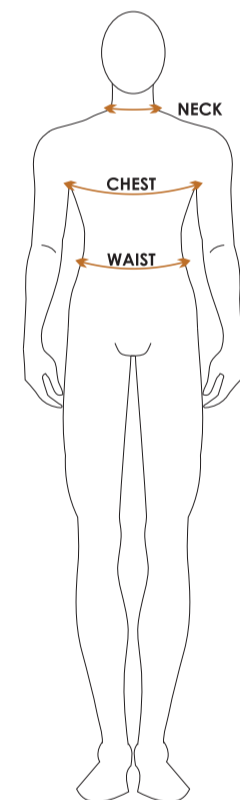

MALE

- **NECK** Measure around widest part of neck
- **CHEST** Measure around from underarms or from the widest part, with arms relaxed by your side
- **WAIST** Measure around the smallest part of your waist

MALE TOP SIZE	14	36	38	40	42	44	46	48	50	52				
ALPHA SIZE	XS	S	M	L	XL	2XL	3XL	4XL	5XL	6XL				
CHEST (CM)	105	110	115	120	125	130	135	140	145	150				
NECK (CM)	35.5	36	38	40	42	44	46	48	50	50				
MALE BOTTOM SIZE	72	77	82	87	92	97	102	107	112	117	122	127	132	137
ALPHA SIZE	XXS	XS	S	M	L	XL	2XL	3XL	4XL	5XL				
WAIST (CM)	72	77	82	87	92	97	102	107	112	117	122	127	132	137