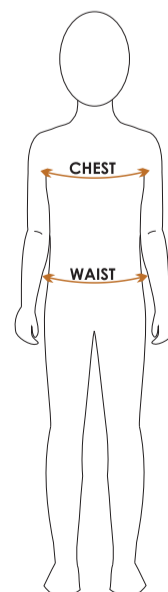

CHILD

- **CHEST** Measure around from underarms or from the widest part, with arms relaxed by your side
- **WAIST** Measure around the smallest part of your waist

CHILD SIZE	2	4	6	8	10	12	14
CHEST (CM)	70	72	76	80	84	88	92
WAIST (CM)	42	47	52	57	62	67	72